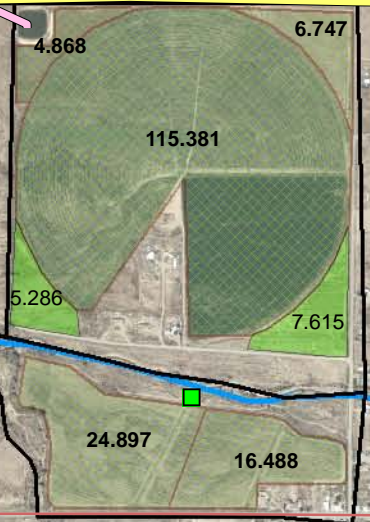

El Viego Headgate

Gabino Gallegos Headgate

EL VIEGO DITCH

GABINO GALLEGOS DITCH

Legend

-  El Viego Ditch
-  Gabino Gallegos Ditch
-  Ditch Service Areas
-  2002 Irrigated Land

Aerial photography Source: National Agricultural Imagery Program (NAIP) 2006